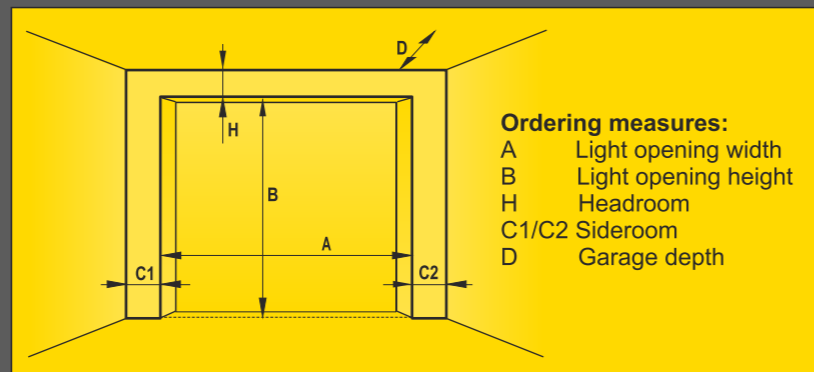

R30 standard panels:

Standard pattern:

i Standard colour outside/inside - RAL 9016 (traffic white)

Standard size only	Midrib	Cassette
2375 x 2000	✗	
2375 x 2125	✗	
2400 x 2000	✗	✗
2400 x 2125	✗	✗
2500 x 2000	✗	✗
2500 x 2125	✗	✗
2750 x 2000	✗	✗
2750 x 2125	✗	✗
3000 x 2000	✗	✗
3000 x 2125	✗	✗

Sectional garage door **R30**

Low headroom double tracks
required headroom - min. 100 mm (manual)
Extension springs UM - mounted under tracks

Tension springs assembly. Under-track mounted springs are factory pre-installed and covered, what grants an easy installation and safe operation. Four spring system protects the door even in case of one spring failure.