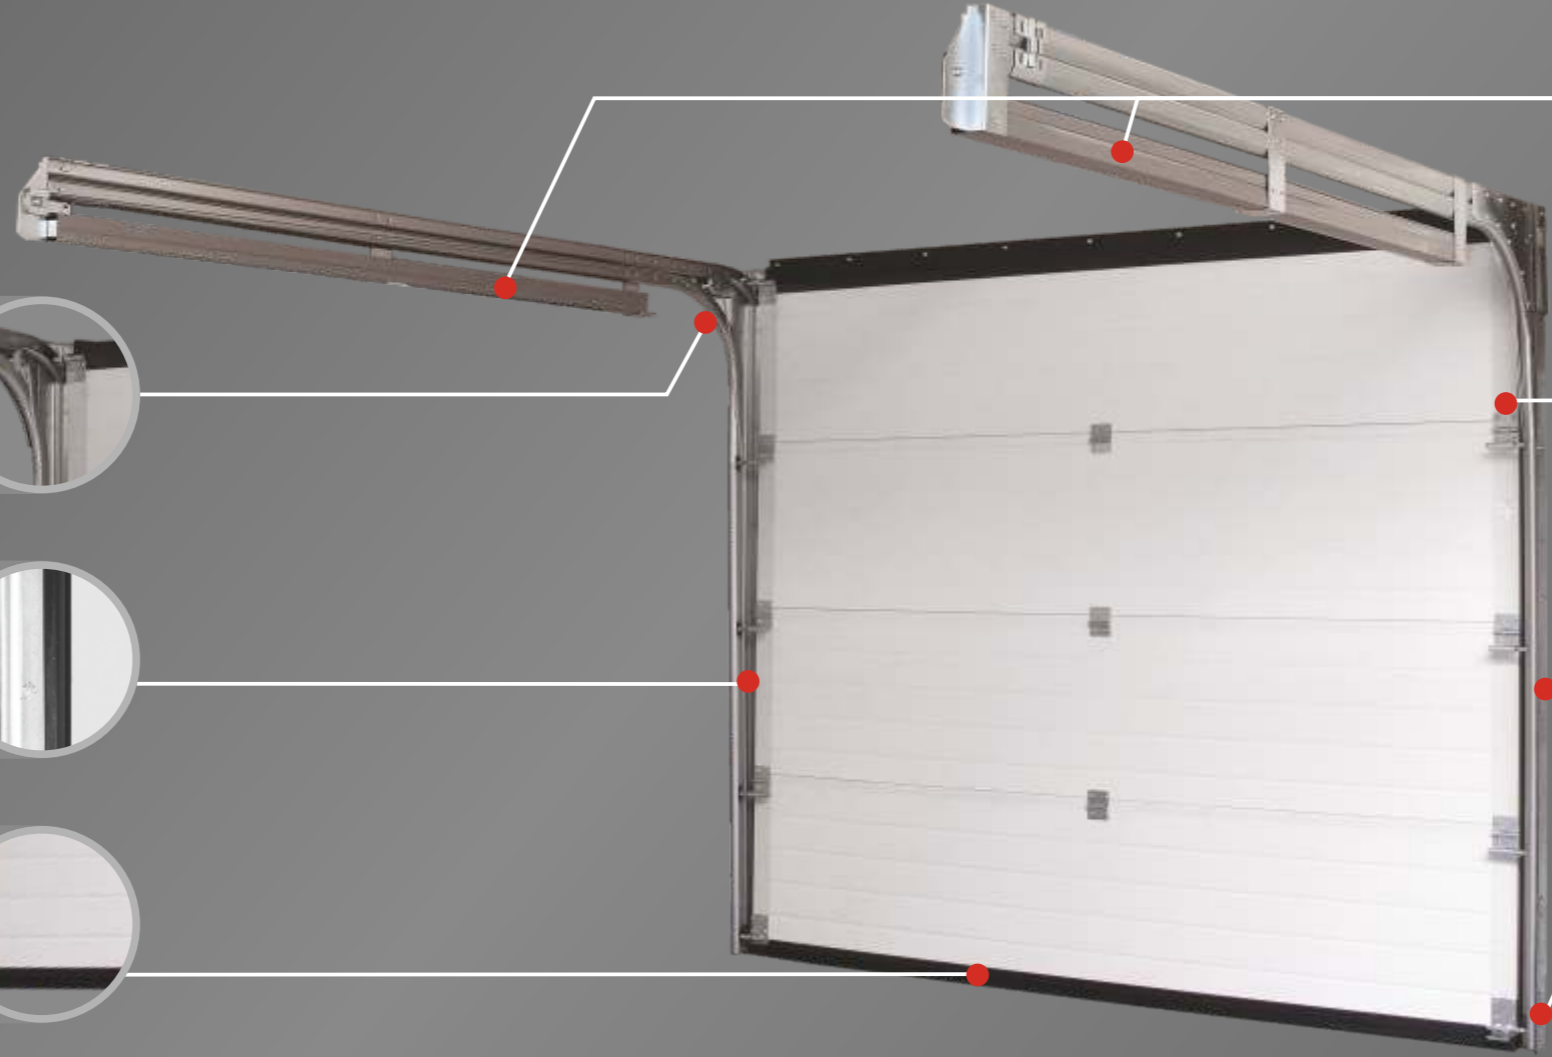

R30 standard panels:

Standard pattern:

i Standard colour outside/inside - RAL 9016 (traffic white)

Standard size only	Midrib	Cassette
2375 x 2000	✗	
2375 x 2125	✗	
2400 x 2000	✗	✗
2400 x 2125	✗	✗
2500 x 2000	✗	✗
2500 x 2125	✗	✗
2750 x 2000	✗	✗
2750 x 2125	✗	✗
3000 x 2000	✗	✗
3000 x 2125	✗	✗

Sectional garage door **R30**

Low headroom double tracks
required headroom - min. 100 mm (manual)
Extension springs UM - mounted under tracks

Tension springs assembly. Under-track mounted springs are factory pre-installed and covered, what grants an easy installation and safe operation. Four spring system protects the door even in case of one spring failure.

Compact roller carriers - easy and fast to install.

Adjustable vertical tracks.

Bottom bracket with footstep - handle.

Safe and reliable track system. All Cable pulleys covered to protect from the possibility of injury.

Double lip side seals will ensure the door is properly closed from the bottom to the top.

Bottom seal works as a minor shock-absorber and eliminates floor irregularities tightly closing the garage door.